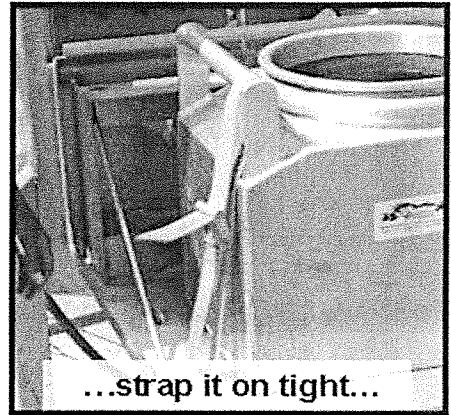

It takes ~~quater~~ quater s!!!

Dispose of waste in Asotin
using the Scat Packer

\$2

Take off lid and set on open door...

...strap it on tight...

...close the door and hope...

...anything sticking???

Whitewater Instructor's Handbook