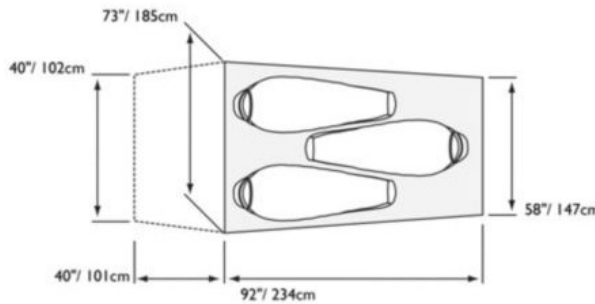

Mountain Hardwear Lightwedge 2-3 person Backpacking Tent

Equipment List:

- Tent body
- Rain Fly
- 3 poles:
(2 orange 9-segment poles
1 orange 3-segment pole)
- 9 stakes
- Stake bag
- Pole bag
- Stuff sack
- Weight: 6lbs 5oz