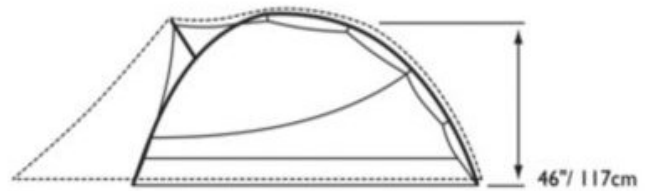

Mountain Hardwear Lightwedge 2-3 person Backpacking Tent

Equipment List:

- Tent body
- Rain Fly
- 3 poles:
(2 orange 9-segment poles
1 orange 3-segment pole)
- 9 stakes
- Stake bag
- Pole bag
- Stuff sack
- Weight: 6lbs 5oz