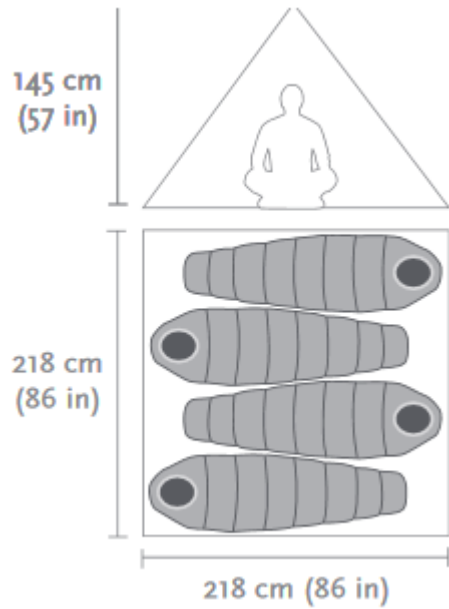

Black Diamond Megamid Shelter (Mega Light and Mega Bug)

Shelter Specs:

- Mega light, fly
- Mega bug, tent body
- 1 black 4-segment pole
- 8 stakes
- Stake bag
- Fly bag
- Tent bag