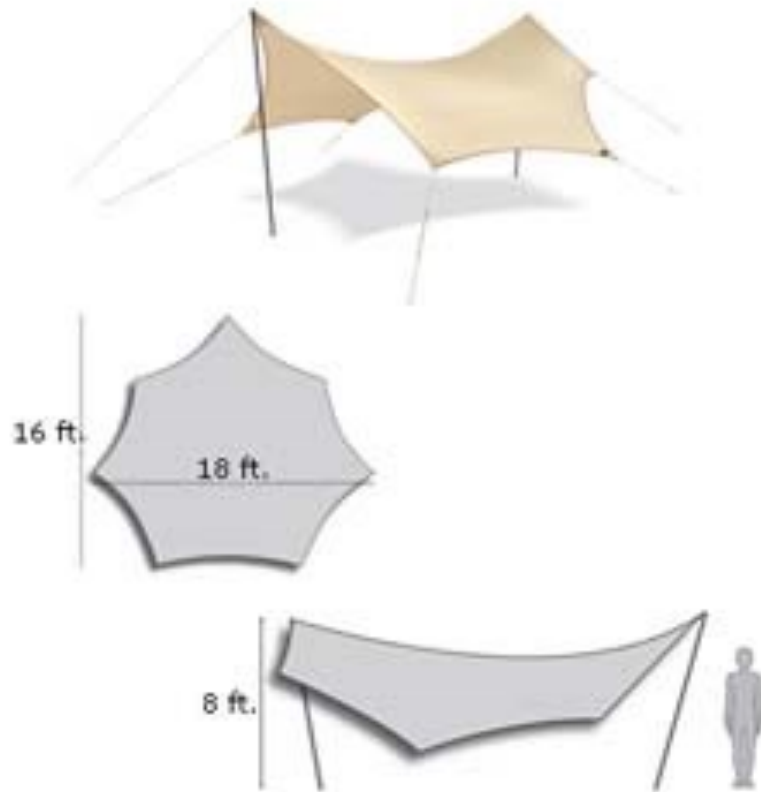

MSR Outfitterwing 4-10 person Backpacking

Equipment List:

Tarp
2 black poles
7 stakes
Stake bag
Stuff sack
Weight: 11.7lbs