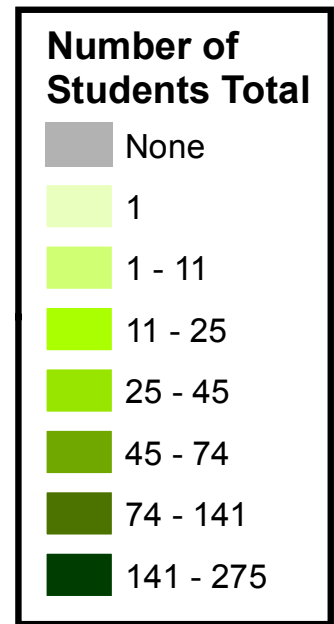

Whitman College Students Abroad

Data from the Whitman College Study Abroad Enrollment Report, from Fall 1997 to Spring 2007. Students who had attended programs in two countries were counted twice. The graduated colors represent the accumulated number of students to have study abroad in the given country over the last 11 years.

2006/07 Study Abroad Enrollment Report Figures

Total Number of Students Abroad: 179
 Percentage of Whitman Juniors: 45%
 Abroad Full Academic Year: 12
 Abroad Fall Only: 68
 Abroad Spring Only: 99
 Summer Only: 22